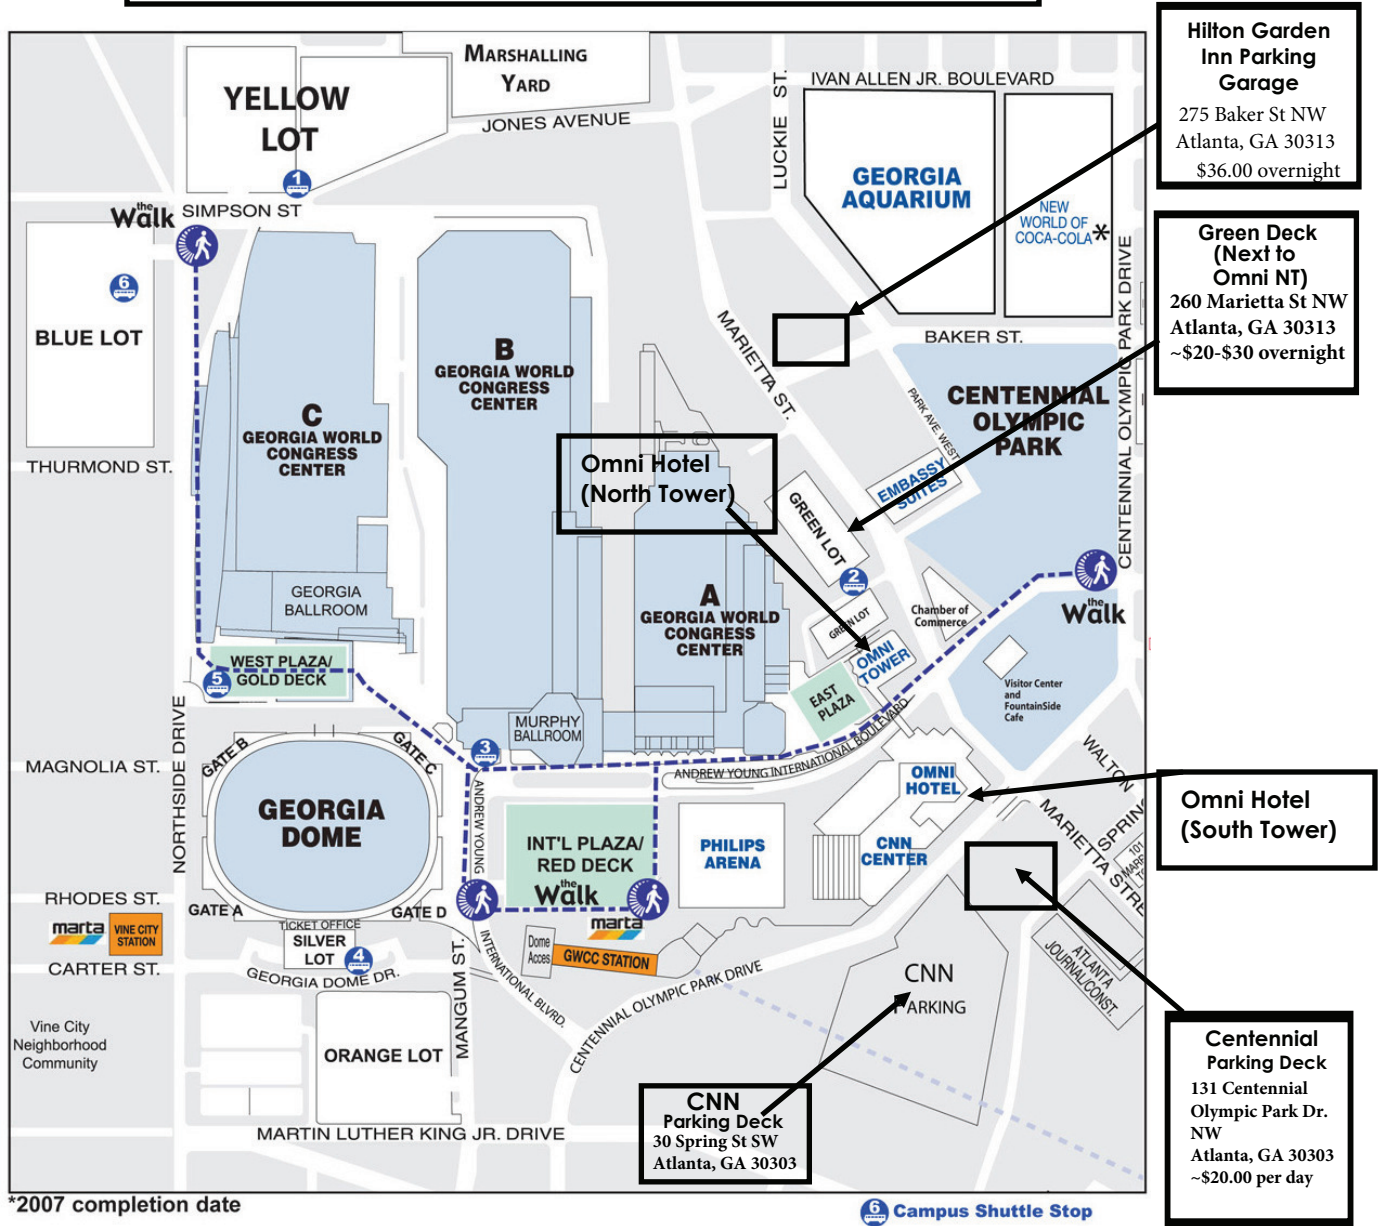

Omni Hotel at CNN Center Self Parking Information

The Omni Hotel does not offer self-parking but there are over 16,000 parking spots in the Centennial Park area. Above is a map notating the most convenient overnight parking options. Rates vary depending on distance and events going on in the area.

Neither Georgia Tech/ICPC nor the Omni at CNN Center endorse any of these lots, but is providing this information as a courtesy only.